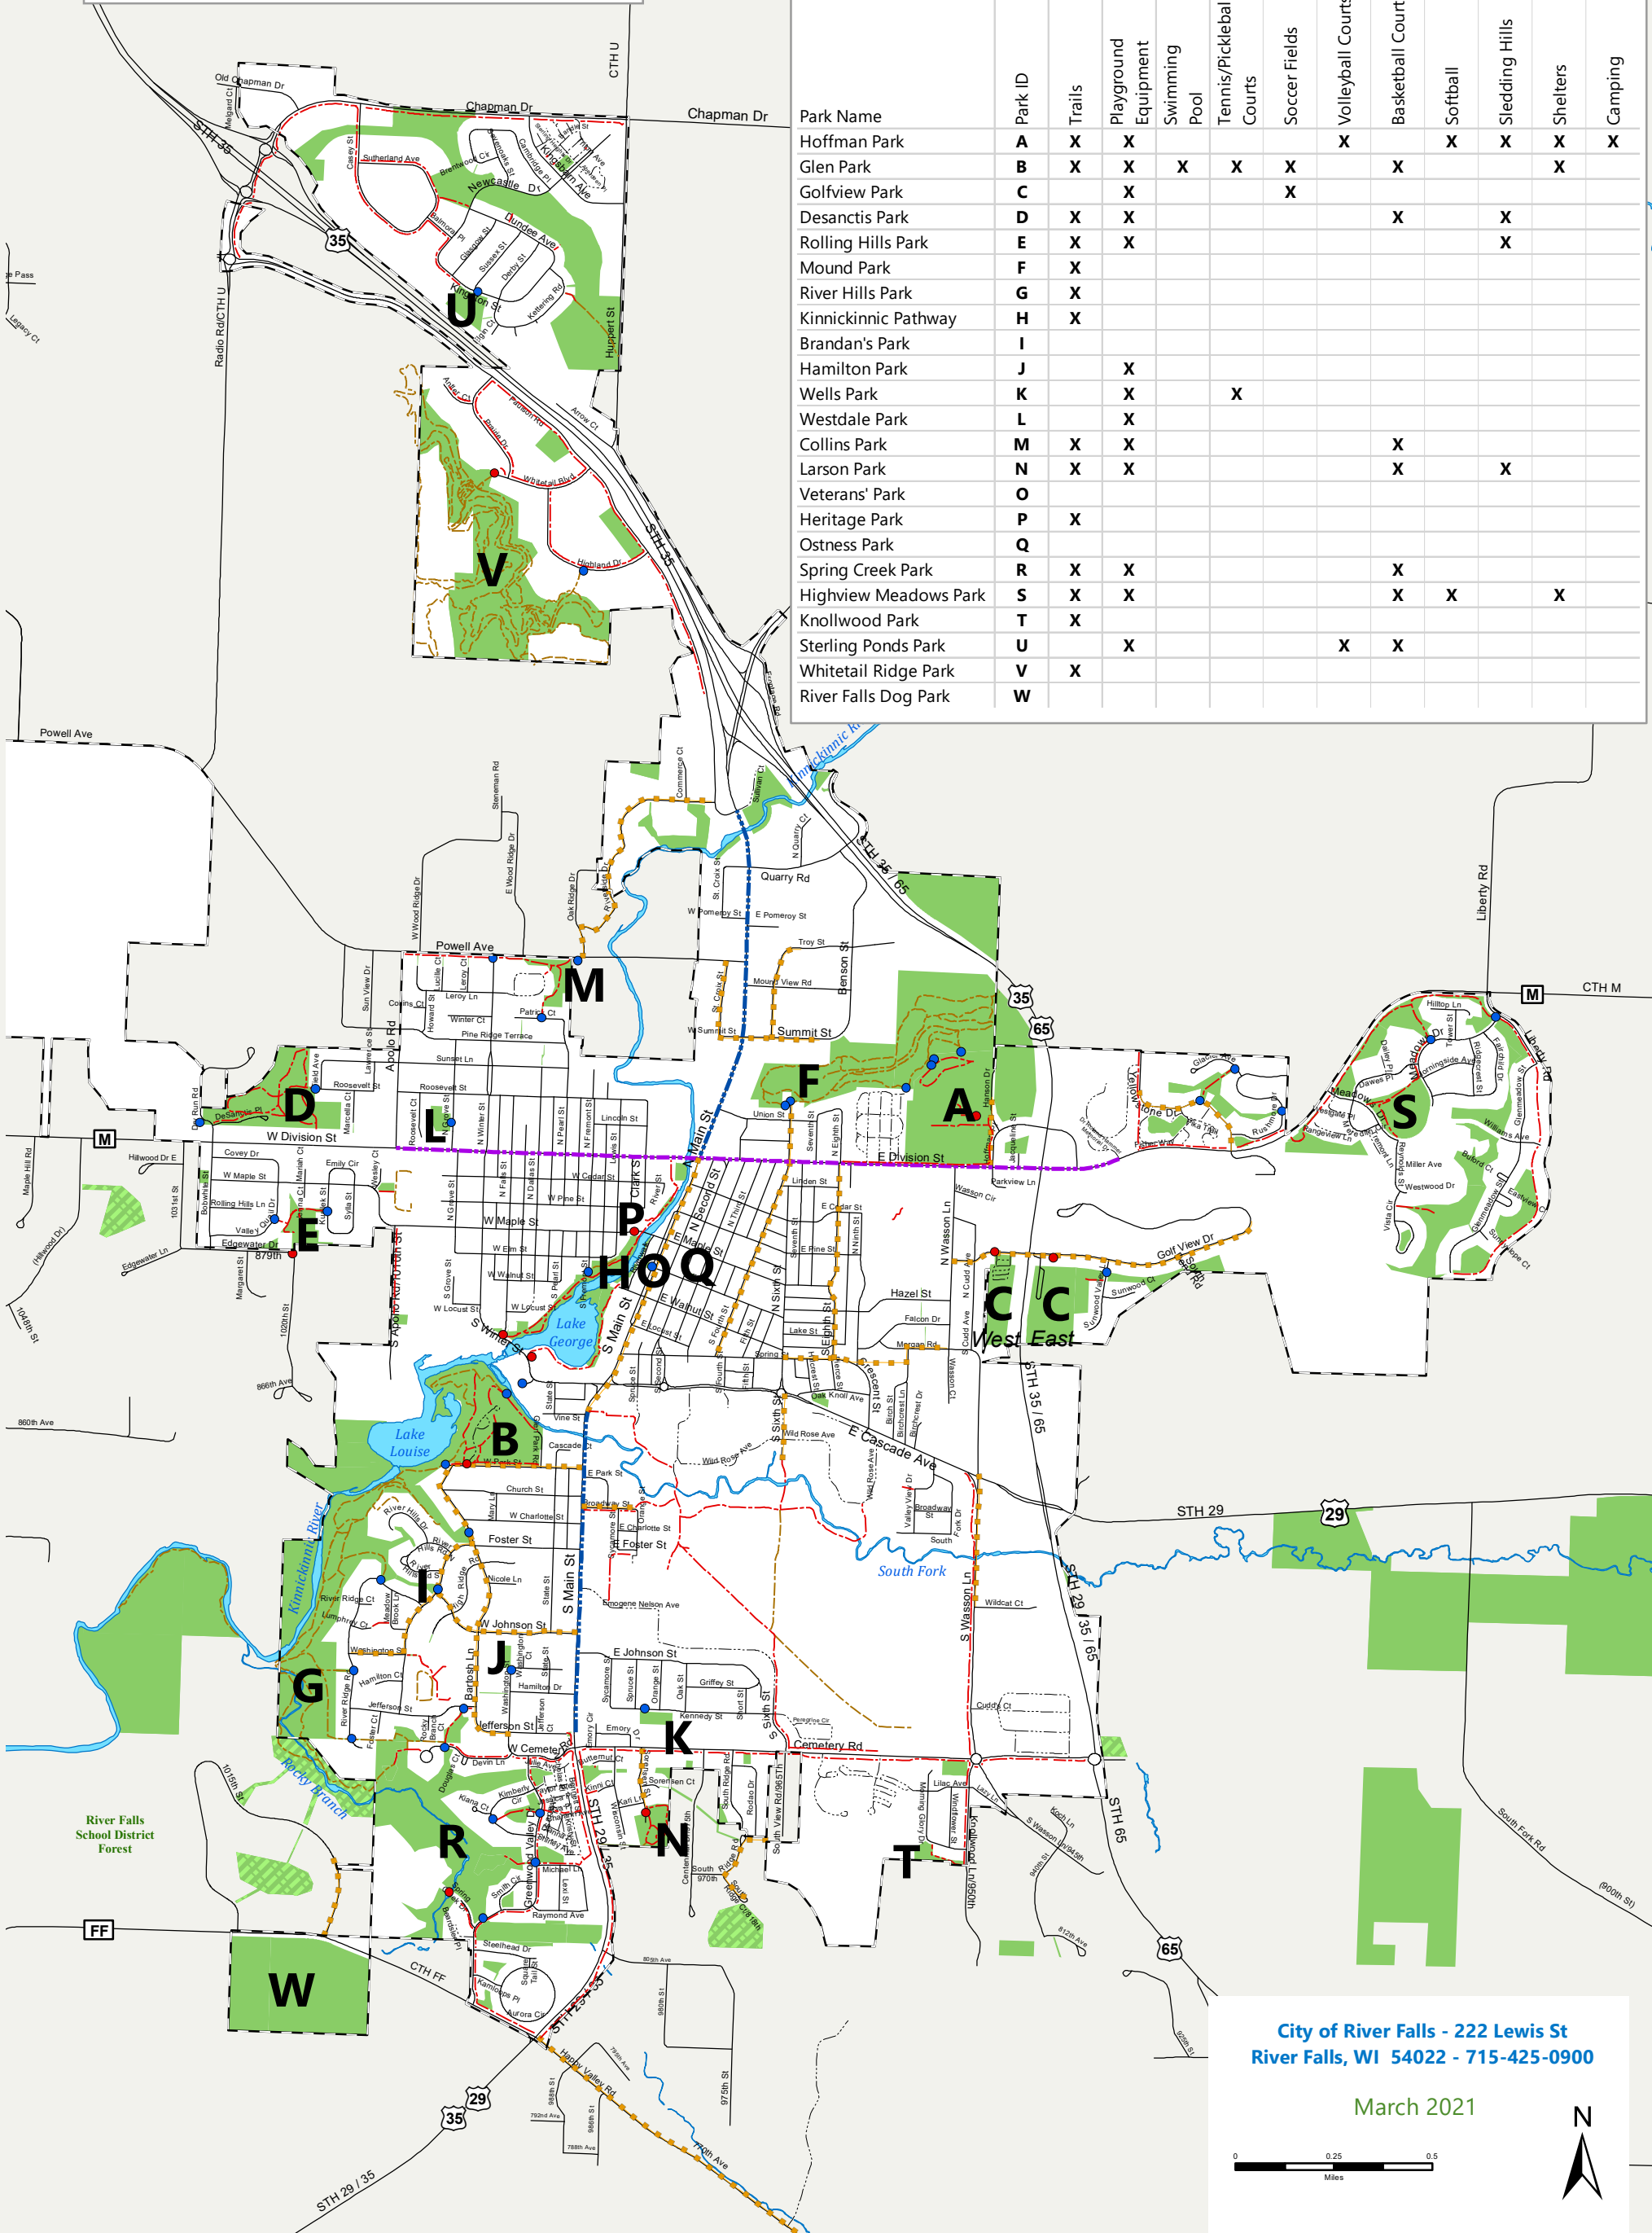

City Parks & Trails

-  Corporate Limits
-  Bicycle Lane
-  Wide Curb Lane
-  Bicycles Share Road
-  Dirt/Gravel Trail
-  Paved Path
-  Pedestrian Access
-  Vehicle Access
-  Parkland or Open Space
-  Township Park
-  Conservancy
-  Lakes & Rivers

Park Name	Park ID	Trails	Playground Equipment	Swimming Pool	Tennis/Pickleball Courts	Soccer Fields	Volleyball Courts	Basketball Court	Softball	Sledding Hills	Shelters	Camping
Hoffman Park	A	X	X				X		X	X	X	X
Glen Park	B	X	X	X	X	X		X			X	
Golfview Park	C		X			X						
Desanctis Park	D	X	X					X		X		
Rolling Hills Park	E	X	X							X		
Mound Park	F	X										
River Hills Park	G	X										
Kinnickinnic Pathway	H	X										
Brandon's Park	I											
Hamilton Park	J		X									
Wells Park	K		X		X							
Westdale Park	L		X									
Collins Park	M	X	X					X				
Larson Park	N	X	X					X		X		
Veterans' Park	O											
Heritage Park	P	X										
Ostness Park	Q											
Spring Creek Park	R	X	X					X				
Highview Meadows Park	S	X	X					X	X		X	
Knollwood Park	T	X										
Sterling Ponds Park	U		X				X	X				
Whitetail Ridge Park	V	X										
River Falls Dog Park	W											