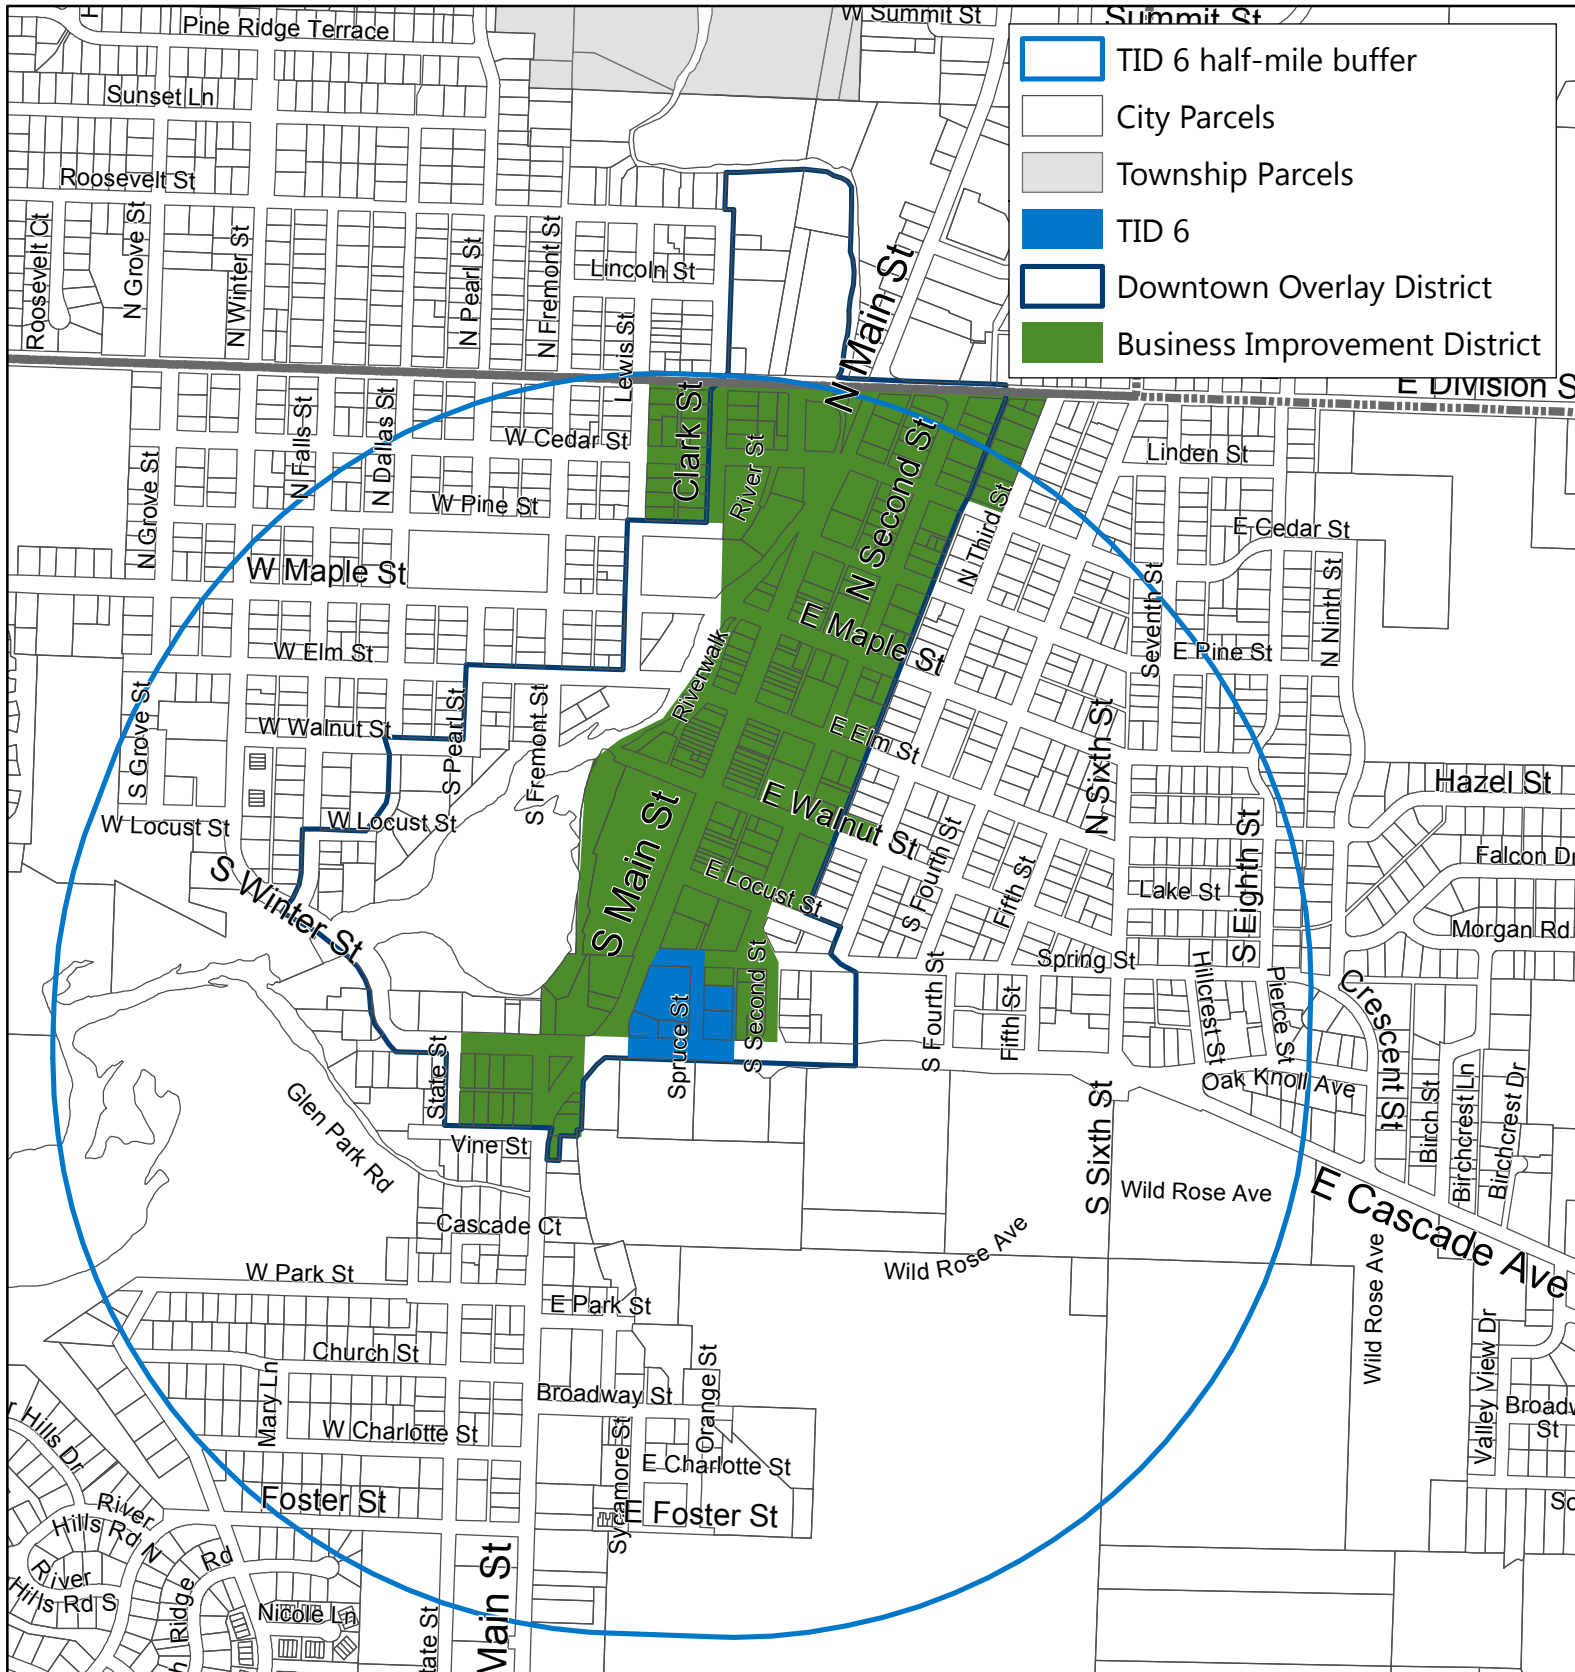

# City of River Falls, WI

## Tax Incremental District (TID) 6

### Downtown Hotel

TID 6 created 5/10/2005  
 TID 6 closes 5/10/2032  
 Map created 7/30/2018