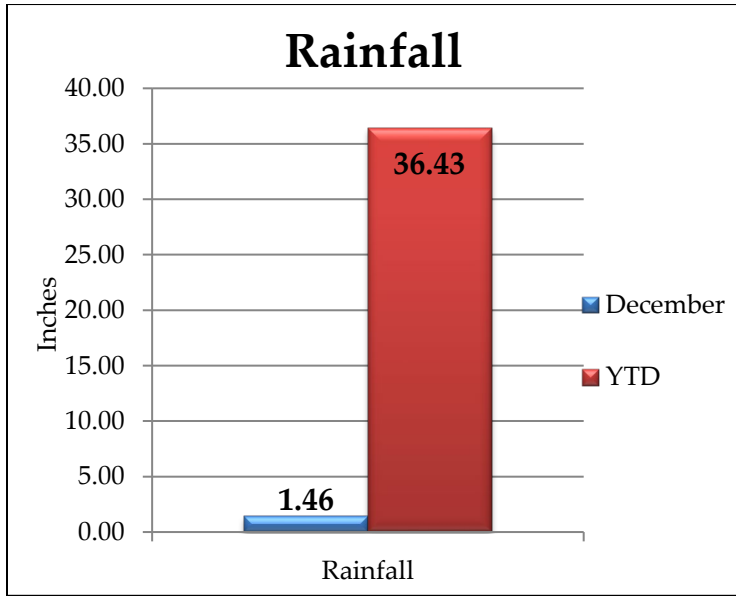

River Falls Stormwater Dashboard

For December 2019

Monthly Rainfall

Rain Barrels Sold

Yearly Rainfall Totals

River Falls Stormwater Dashboard

Outfalls, Ponds and Structures

Outfalls, Ponds, and Structures Inspected - December