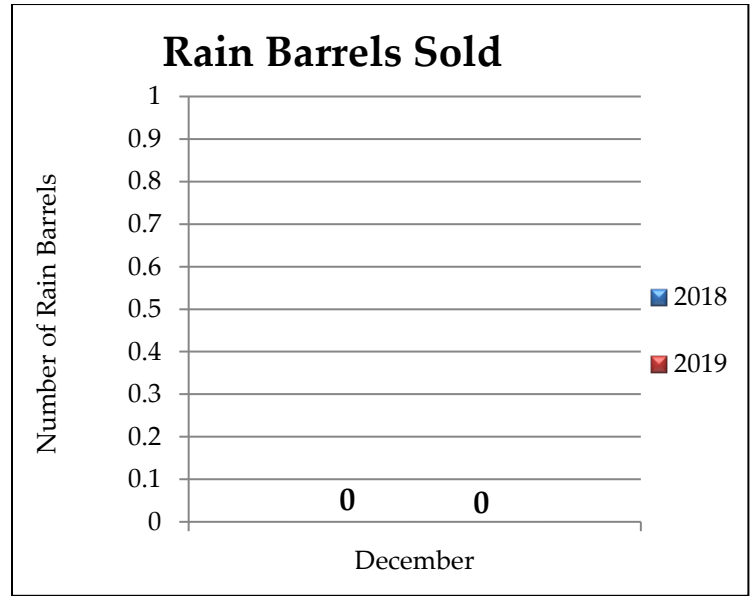

River Falls Stormwater Dashboard

For December 2019

Monthly Rainfall

Rain Barrels Sold

Yearly Rainfall Totals

River Falls Stormwater Dashboard

Outfalls, Ponds and Structures

Outfalls, Ponds, and Structures Inspected - December