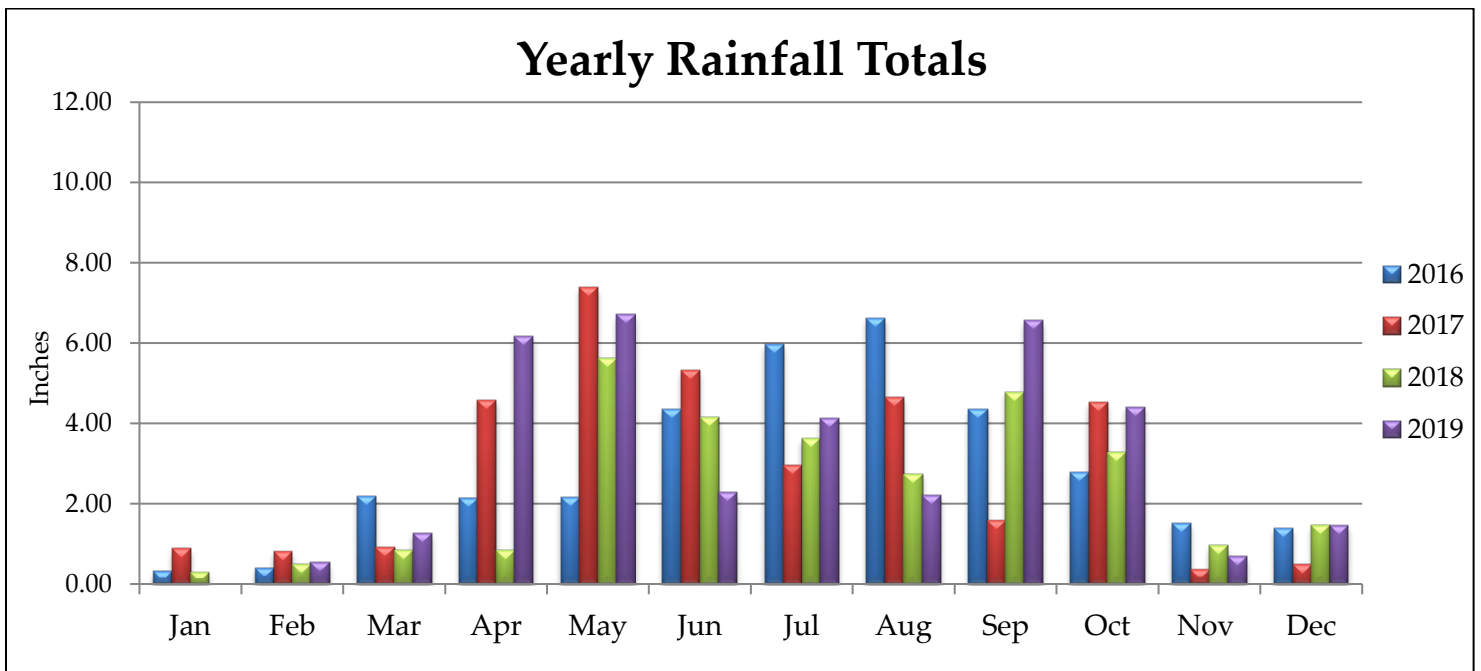

River Falls Stormwater Dashboard

For December 2019

Monthly Rainfall

Rain Barrels Sold

Yearly Rainfall Totals

River Falls Stormwater Dashboard

Outfalls, Ponds and Structures

Outfalls, Ponds, and Structures Inspected - December