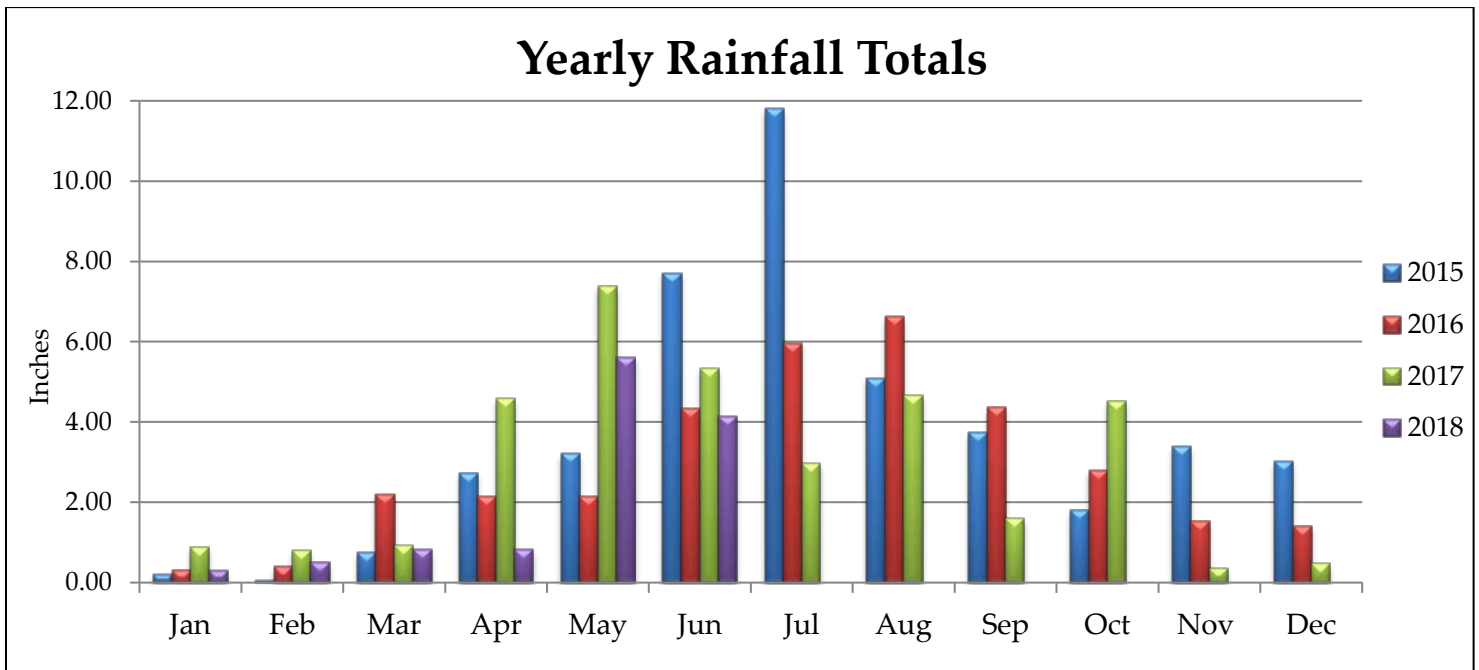

River Falls Stormwater Dashboard

For June 2018

Monthly Rainfall

Rain Barrels Sold

Yearly Rainfall Totals

River Falls Stormwater Dashboard

Outfalls, Ponds and Structures

Outfalls, Ponds, and Structures Inspected - June