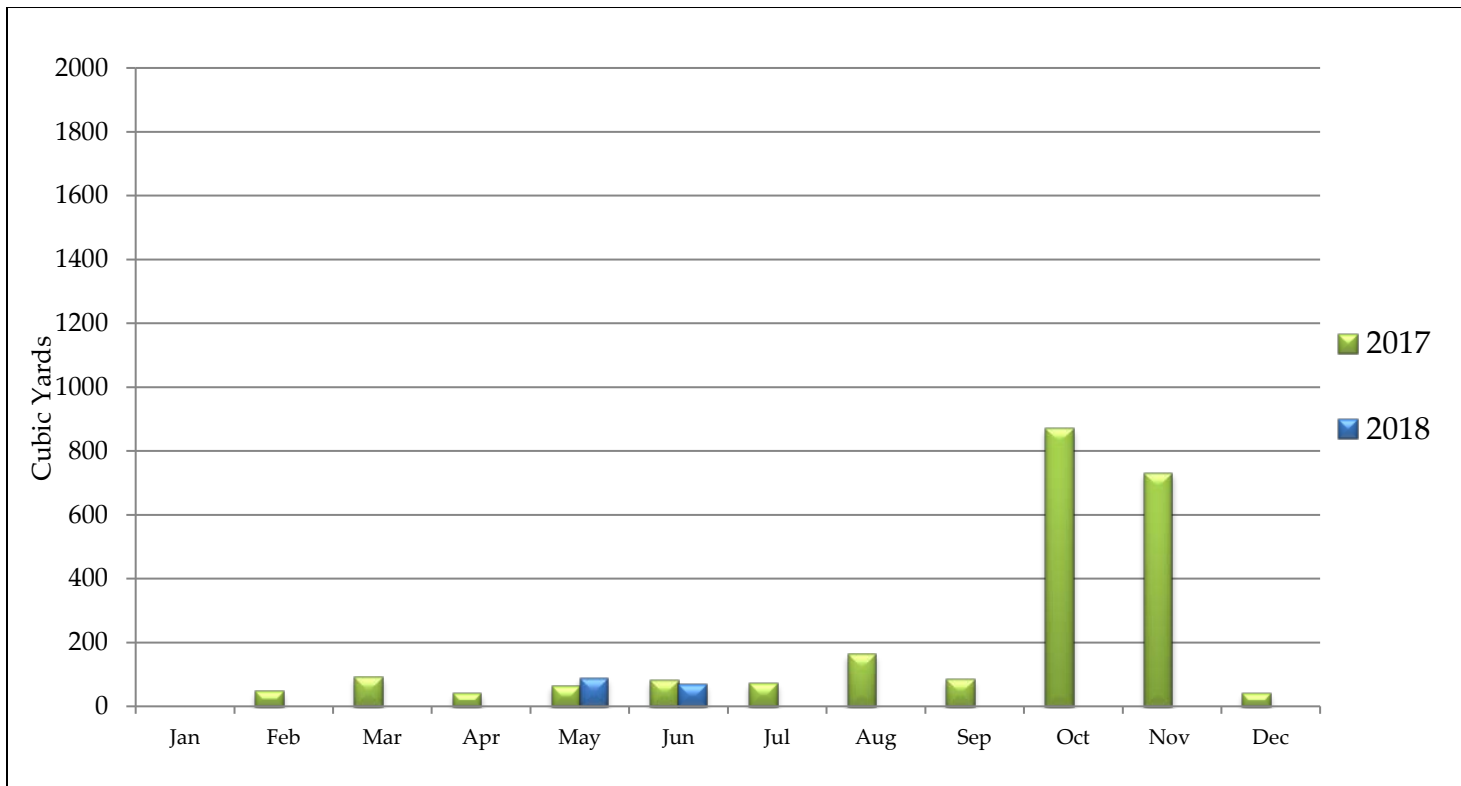

Street Sweeping

For more information please contact: Zach Regnier
(715) 426-3457 or zregnier@rfcity.org