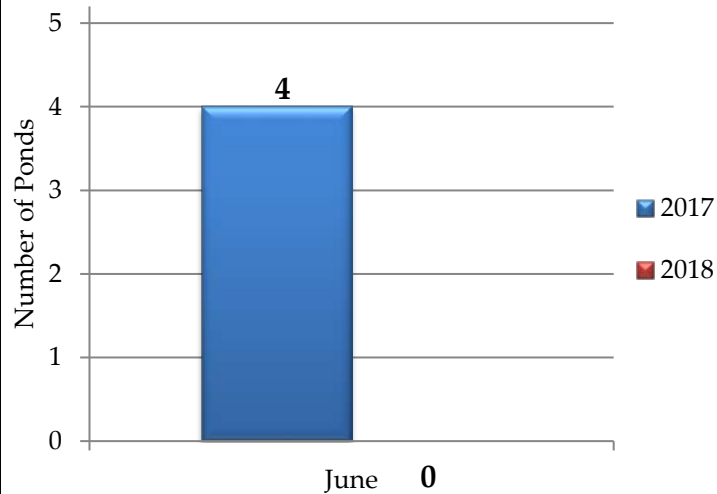

River Falls Stormwater Dashboard

Outfalls, Ponds and Structures

Outfalls, Ponds, and Structures Inspected - June

0

- Outfalls
- Ponds
- Structures

Ponds Adopted

Pond Adoption