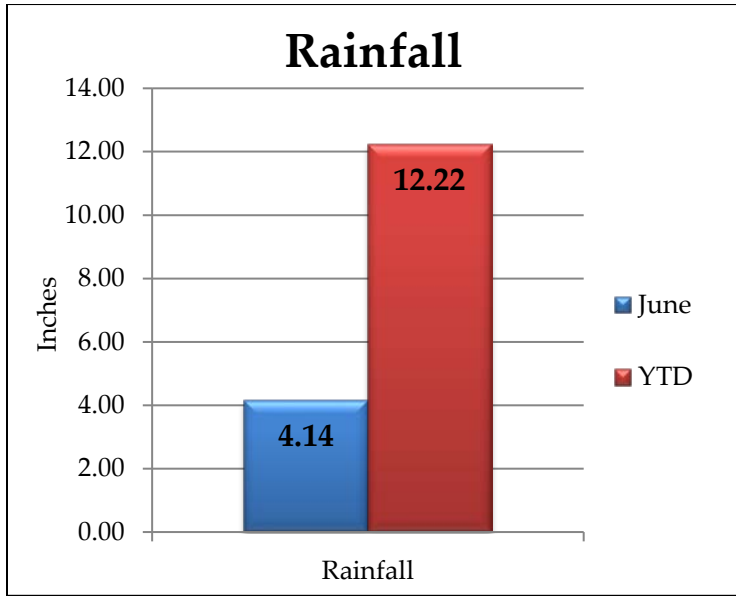

River Falls Stormwater Dashboard

For June 2018

Monthly Rainfall

Rain Barrels Sold

Yearly Rainfall Totals

River Falls Stormwater Dashboard

Outfalls, Ponds and Structures

Outfalls, Ponds, and Structures Inspected - June