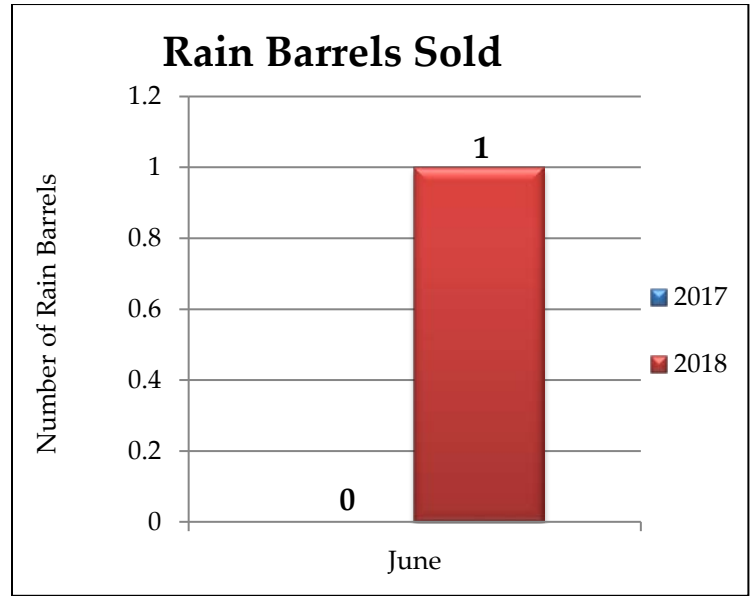

River Falls Stormwater Dashboard

For June 2018

Monthly Rainfall

Rain Barrels Sold

Yearly Rainfall Totals

River Falls Stormwater Dashboard

Outfalls, Ponds and Structures

Outfalls, Ponds, and Structures Inspected - June