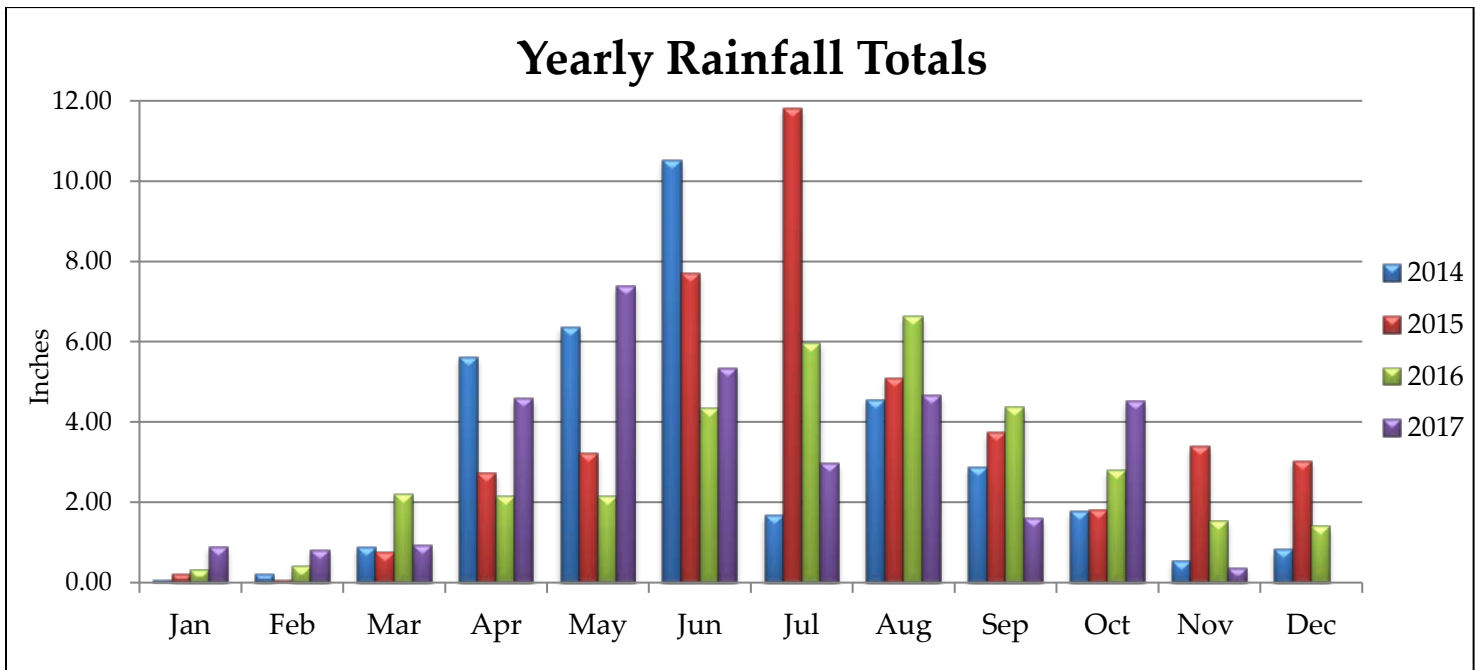

River Falls Stormwater Dashboard

For November 2017

Monthly Rainfall

Rain Barrels Sold

Yearly Rainfall Totals

River Falls Stormwater Dashboard

Outfalls, Ponds and Structures

Outfalls, Ponds, and Structures Inspected - November