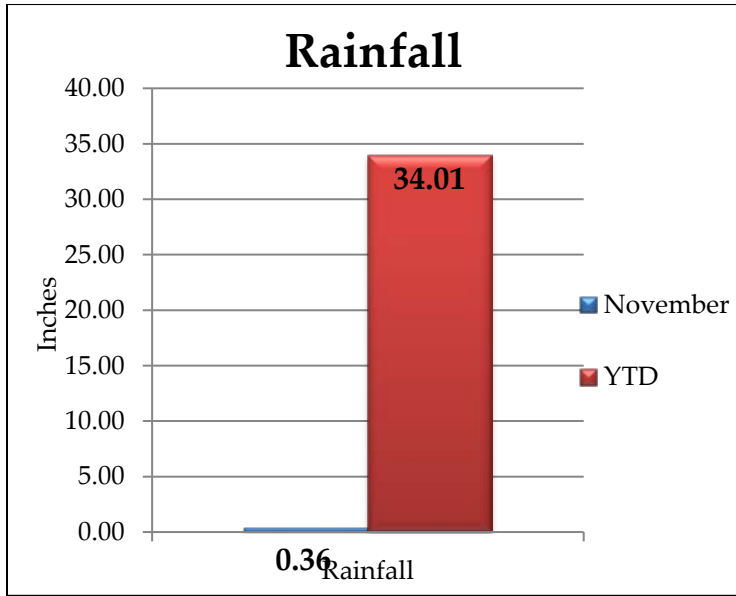

River Falls Stormwater Dashboard

For November 2017

Monthly Rainfall

Rain Barrels Sold

Yearly Rainfall Totals

River Falls Stormwater Dashboard

Outfalls, Ponds and Structures

Outfalls, Ponds, and Structures Inspected - November