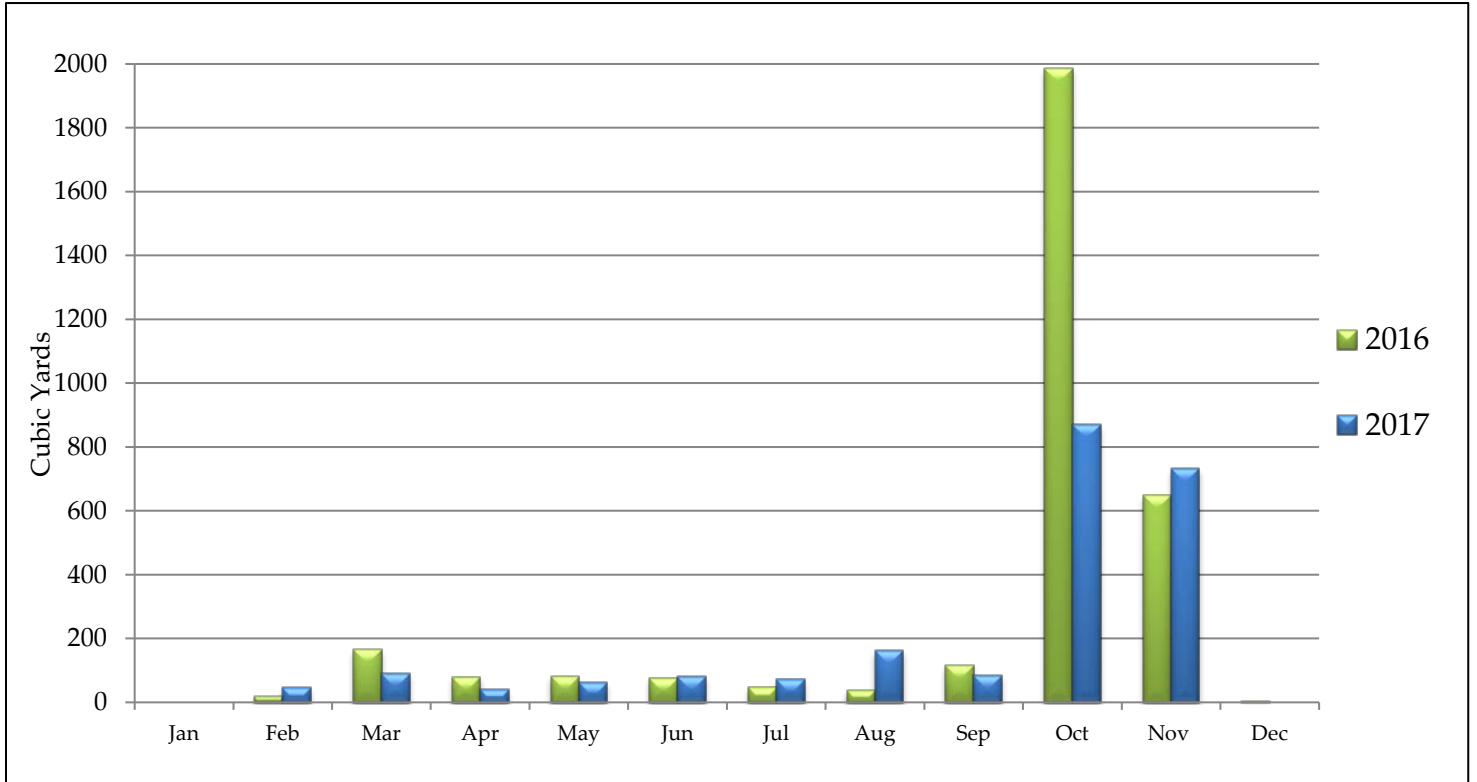

Street Sweeping

For more information please contact: Zach Regnier
(715) 426-3457 or zregnier@rfcity.org