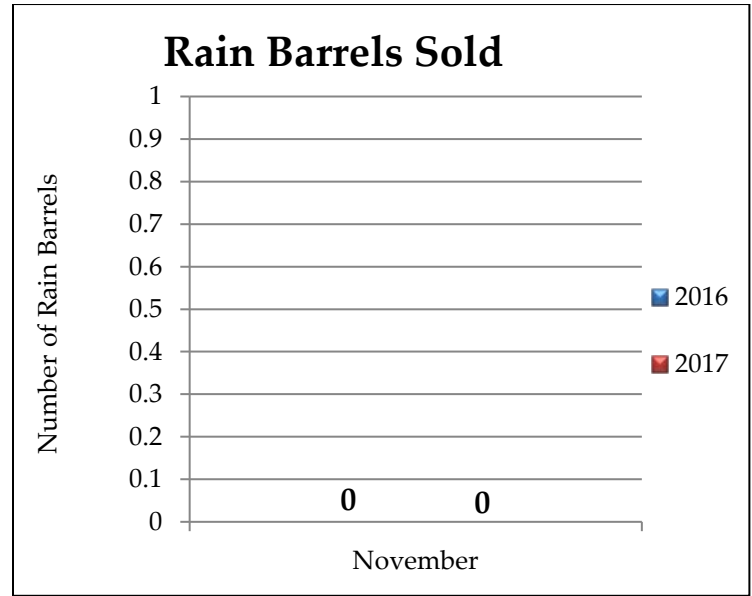

River Falls Stormwater Dashboard

For November 2017

Monthly Rainfall

Rain Barrels Sold

Yearly Rainfall Totals

River Falls Stormwater Dashboard

Outfalls, Ponds and Structures

Outfalls, Ponds, and Structures Inspected - November