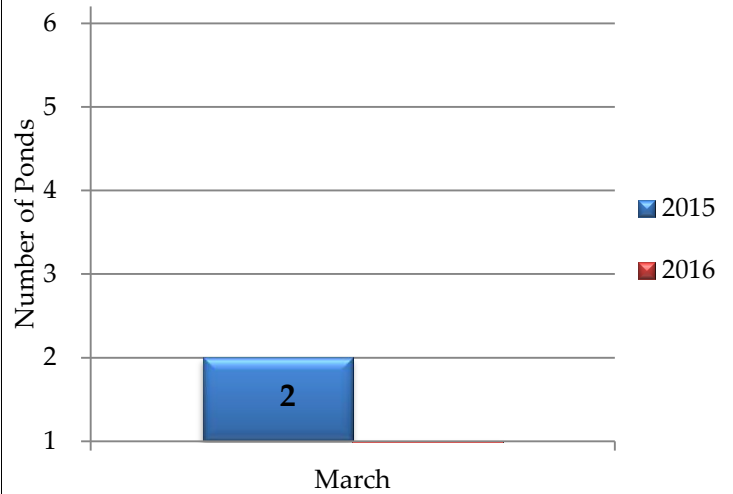

Ponds Adopted

Pond Adoption