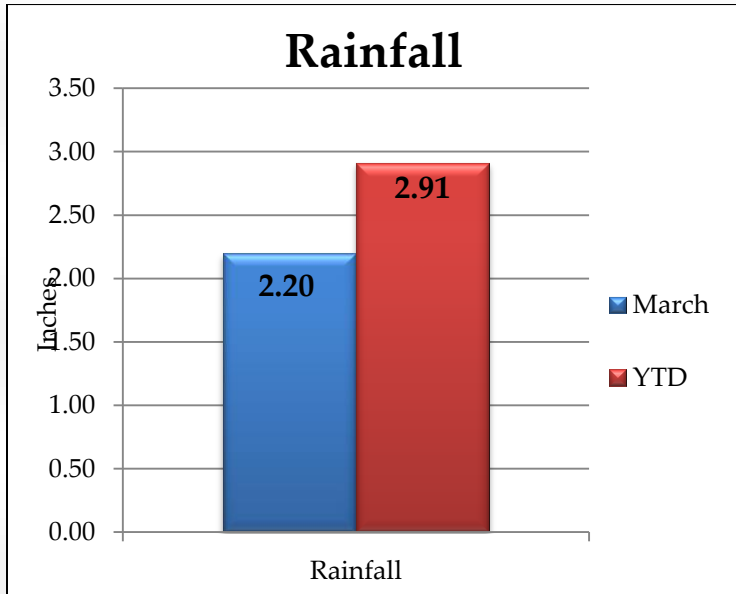

# River Falls Stormwater Dashboard

For March 2016

Monthly Rainfall

Rain Barrels Sold

Yearly Rainfall Totals