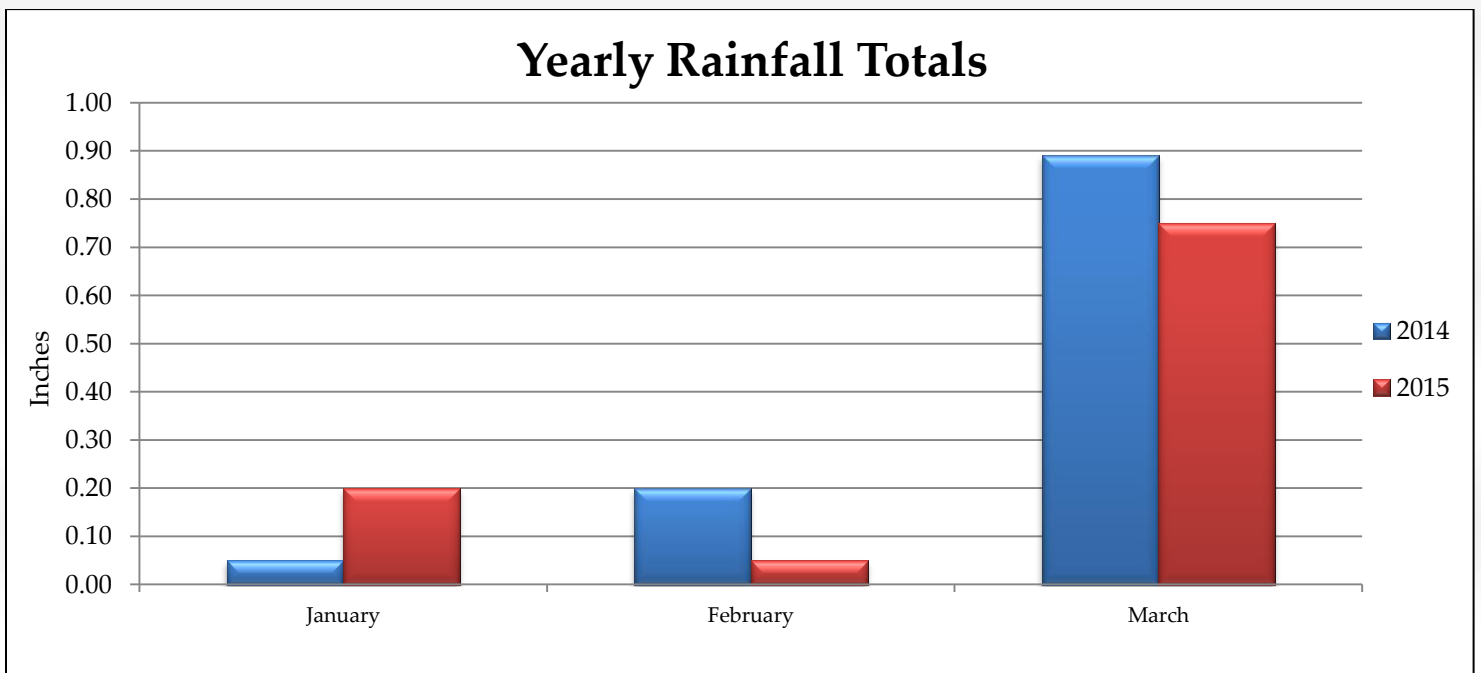

# River Falls Stormwater Dashboard

For March 2016

Monthly Rainfall

Rain Barrels Sold

Yearly Rainfall Totals