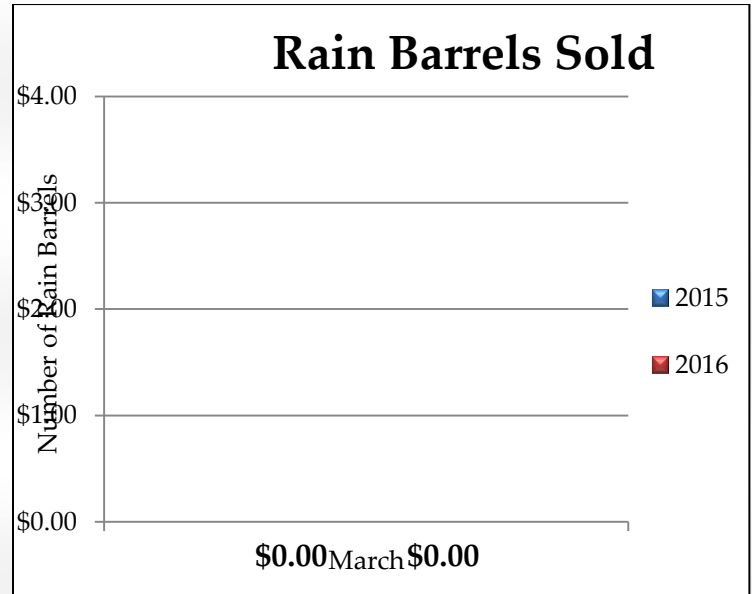

# River Falls Stormwater Dashboard

For March 2016

Monthly Rainfall

Rain Barrels Sold

Yearly Rainfall Totals