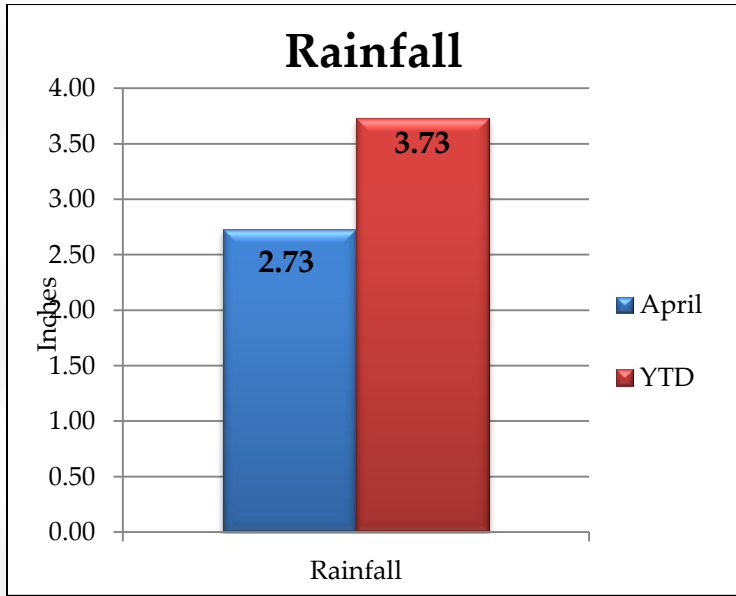

# River Falls Stormwater Dashboard

For April 2015

Monthly Rainfall

Rain Barrels Sold

Yearly Rainfall Totals