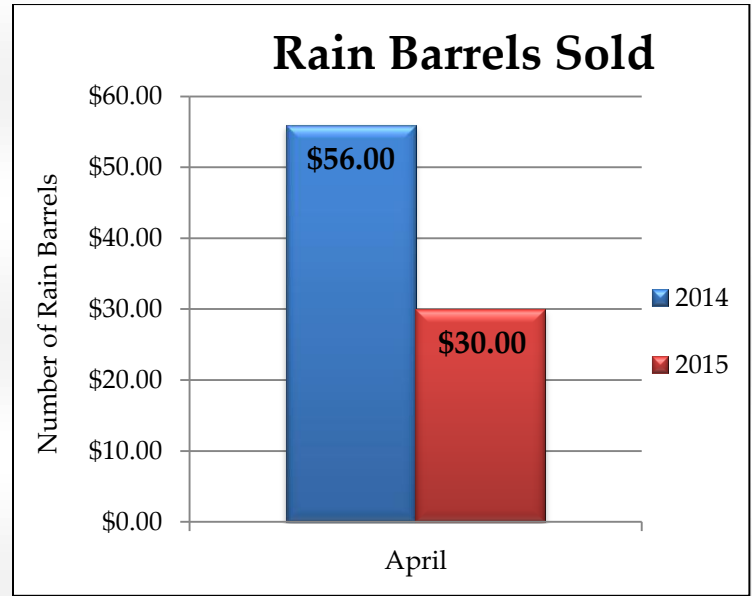

# River Falls Stormwater Dashboard

For April 2015

Monthly Rainfall

Rain Barrels Sold

Yearly Rainfall Totals