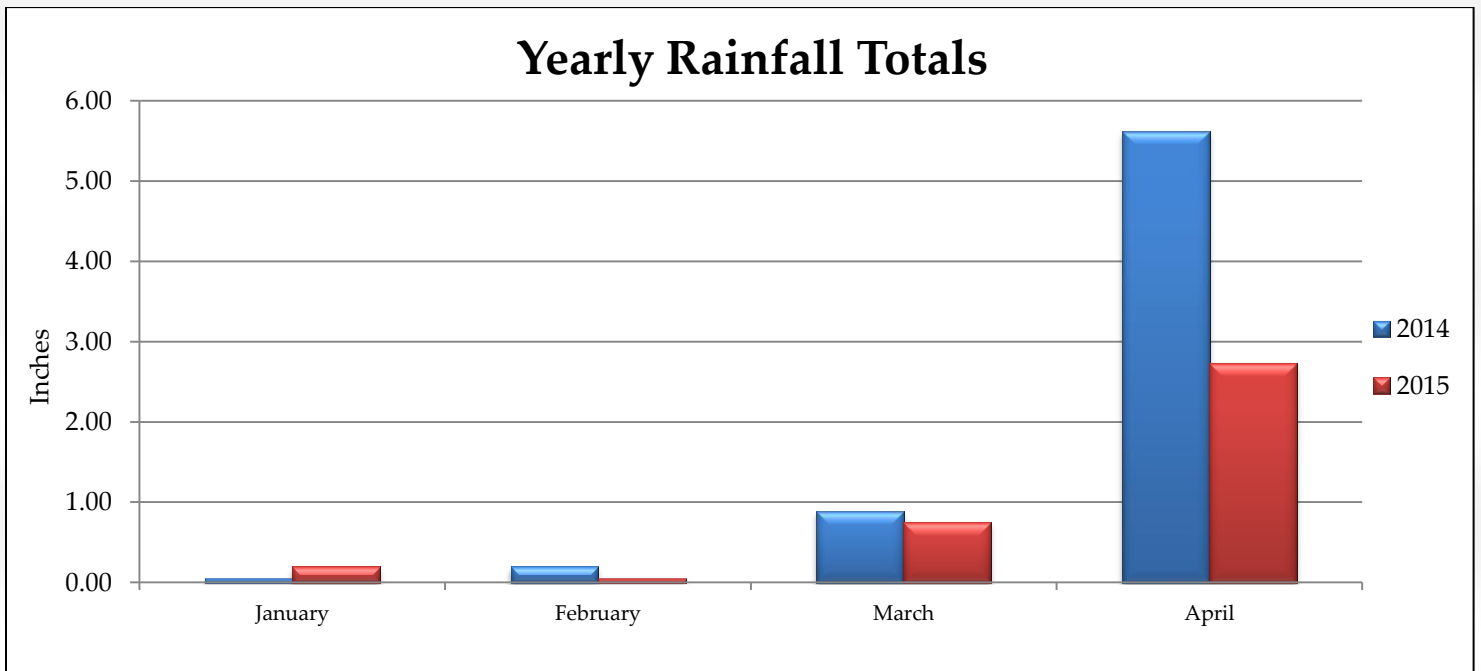

# River Falls Stormwater Dashboard

For April 2015

Monthly Rainfall

Rain Barrels Sold

Yearly Rainfall Totals