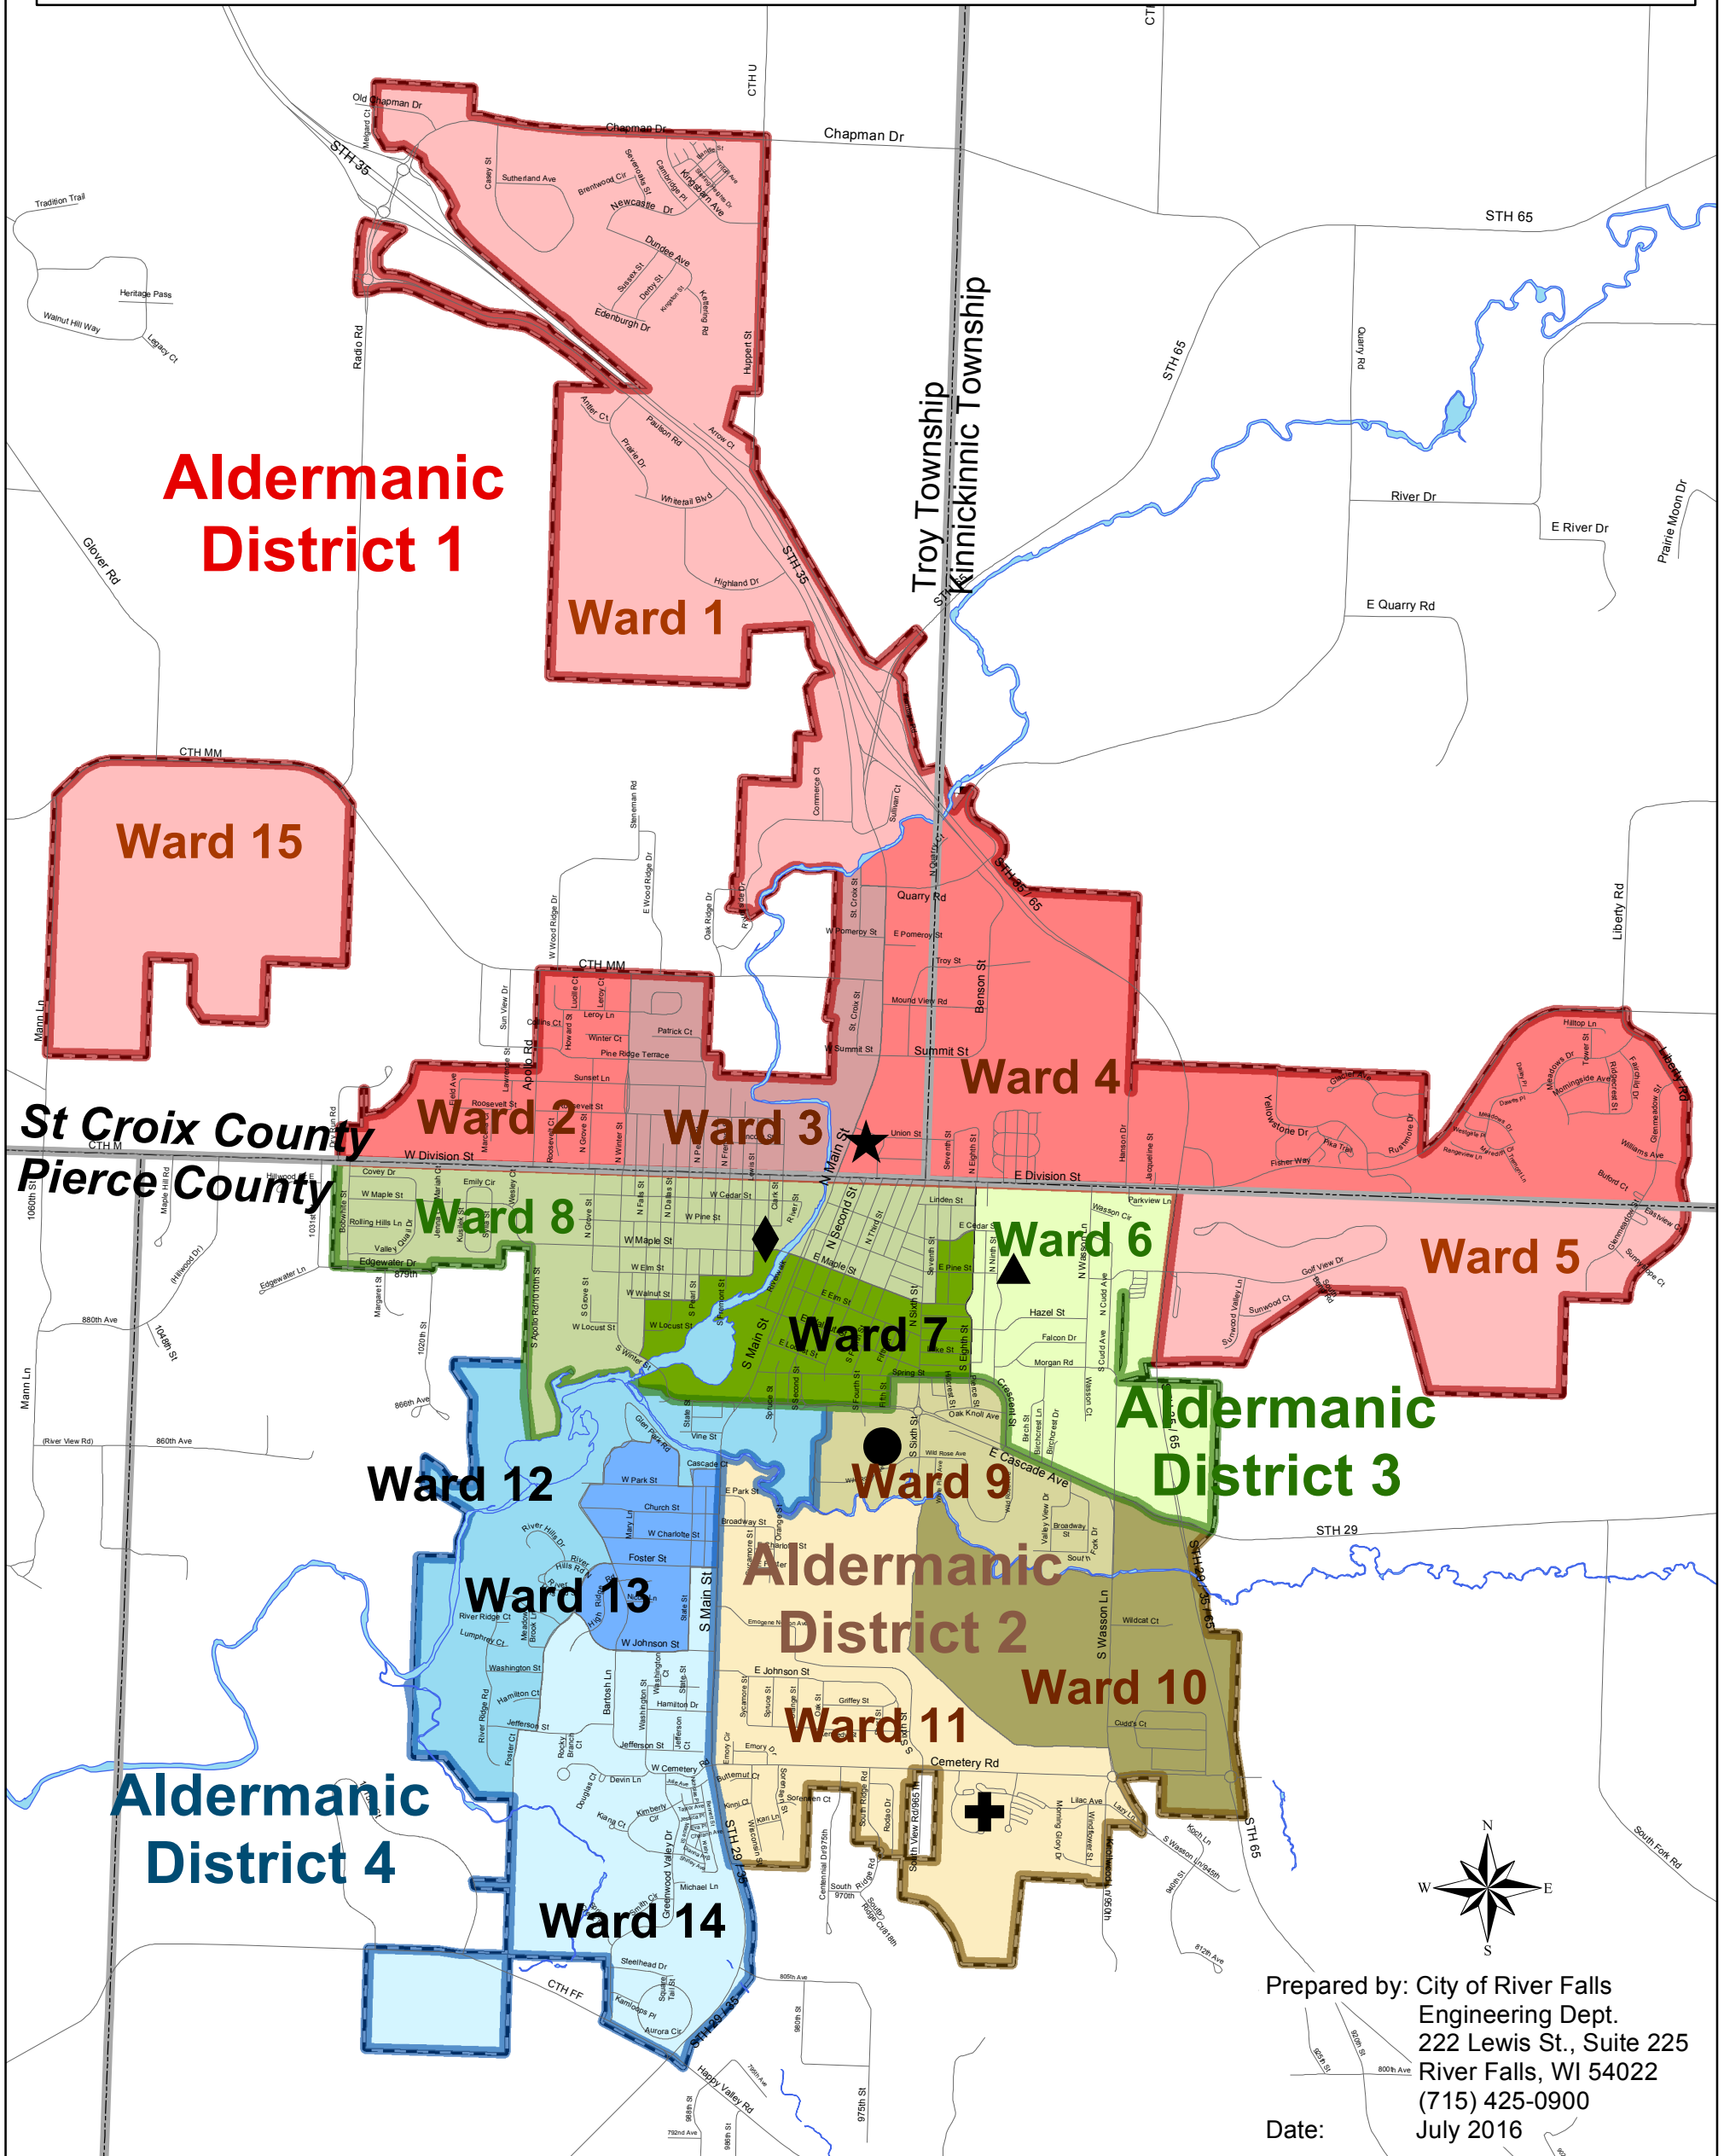

Ward Boundaries & Aldermanic Districts

Voting Locations

- ★ ALDERMANIC DISTRICT 1 (WARDS 1, 2, 3, 4 & 15)
River Falls Public Library
140 Union St
- ◆ ALDERMANIC DISTRICT 1 (WARD 5)
City Hall
222 Lewis Street
- ALDERMANIC DISTRICT 2
UWRF - University Center
501 Wild Rose Ave
- ▲ ALDERMANIC DISTRICT 3
Meyer Middle School
230 N Ninth St
- ✚ ALDERMANIC DISTRICT 4
River Falls High School
818 Cemetery Road