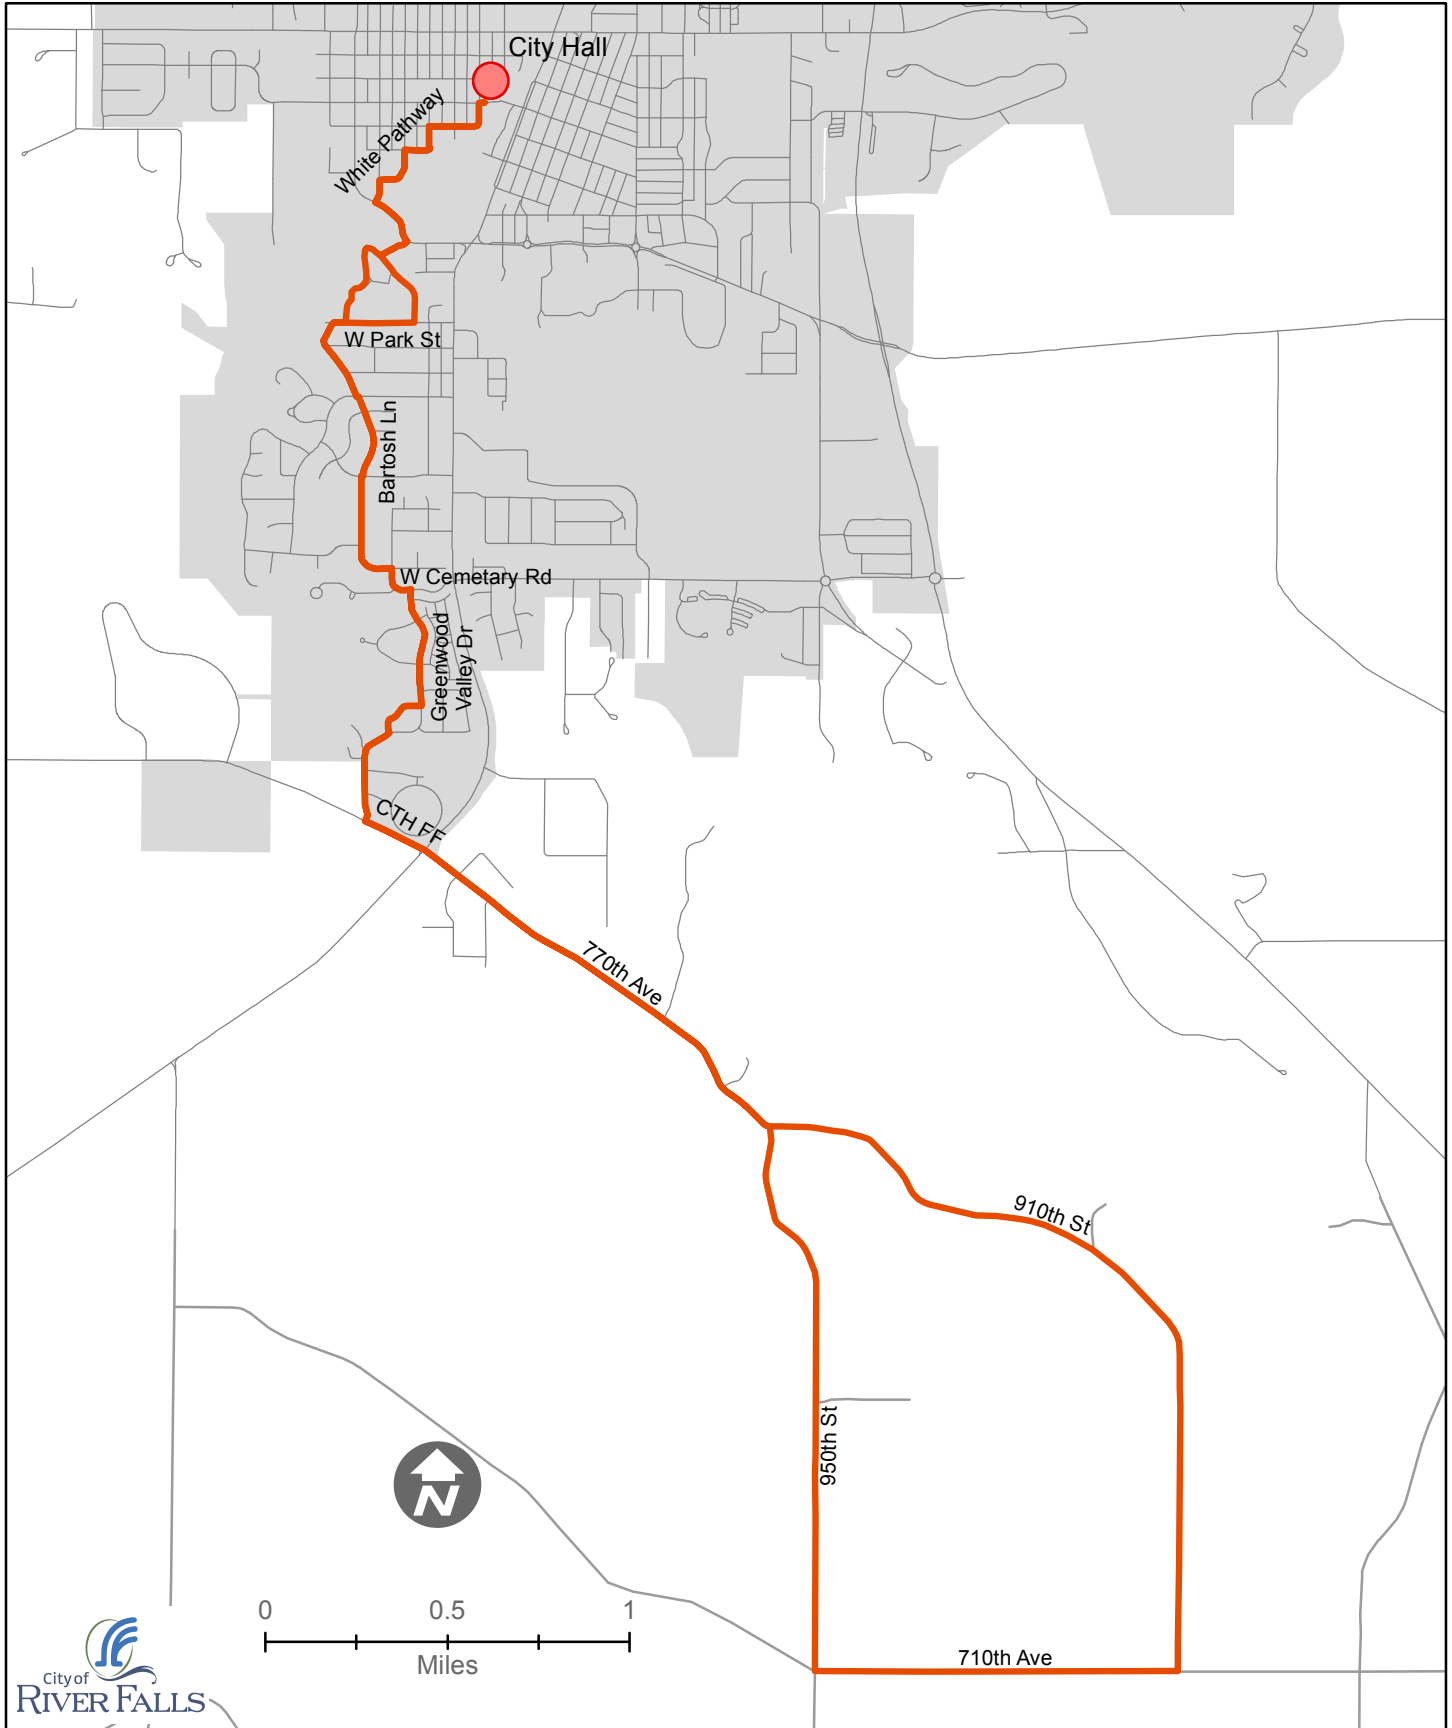

# Happy Valley Loop - 13.2 Miles

This easy/moderate ride is 13.2 miles round trip and has an elevation change of + 570 / - 570 feet with a maximum grade of 4.2%

\* Elevation profile follows the route clockwise